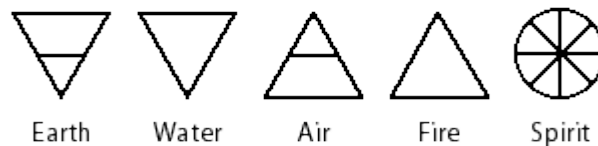

The Elements and Ritual Tools

Wicca 101 Handout

Handy-Dandy Reference Chart

Direction	Element	Tool	Color	Correlation	Tattva Symbol	Alchemical Symbol	Sphinx
East	Air	Athame/ Sword	Yellow/ Blue	Intellect			The Power To Know
South	Fire	Wand/ Staff	Red	Passion, creativity			The Power To Will
West	Water	Chalice/ Cauldron	Blue/ Silver	Intuition, emotion			The Power To Dare
North	Earth	Pentacle	Green/ Yellow	Stability, solidity, physical plane			The Power To Be Silent
Spirit	Ether		Clear/ black	Eternity, all incarnations			The Power To Exist

The Elements and Ritual Tools

Wicca 101 Handout

The Tattva Symbols

The Correlations To The Parts Of Self Are Not Traditional

The Alchemical Symbols

(Courtesy of Ivo's Website: <http://www.seeliecourt.net/panpipe/>)