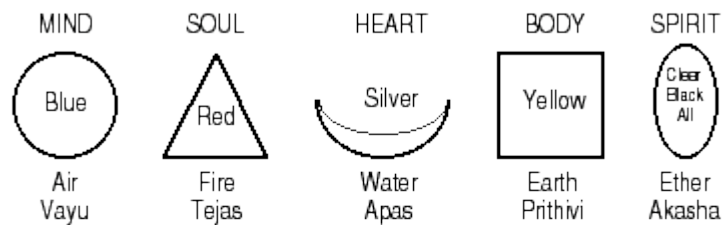

The Elements and Ritual Tools

Wicca 101 Handout

Handy-Dandy Reference Chart

Direction	Element	Tool	Color	Correlation	Tattva Symbol	Alchemical Symbol	Sphinx
East	Air	Athame/ Sword	Yellow/ Blue	Intellect			The Power To Know
South	Fire	Wand/ Staff	Red	Passion, creativity			The Power To Will
West	Water	Chalice/ Cauldron	Blue/ Silver	Intuition, emotion			The Power To Dare
North	Earth	Pentacle	Green/ Yellow	Stability, solidity, physical plane			The Power To Be Silent
Spirit	Ether		Clear/ black	Eternity, all incarnations			The Power To Exist

The Elements and Ritual Tools

Wicca 101 Handout

The Tattva Symbols

The Correlations To The Parts Of Self Are Not Traditional

The Alchemical Symbols

(Courtesy of Ivo's Website: <http://www.seeliecourt.net/panpipe/>)